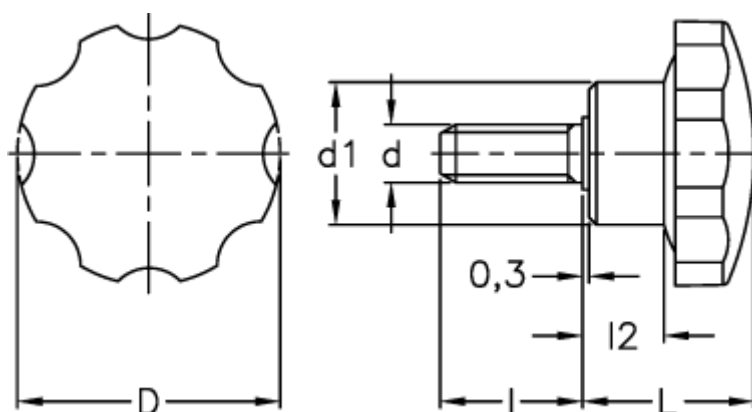

Data Sheet

Article number: 2302073255
Description: E+G Lobe knob
VH.153/44 p-M8x50

Measures

D	= 44
d1	= 19
d 6g	= M8
l	= 50
L	= 26
l2	= 10